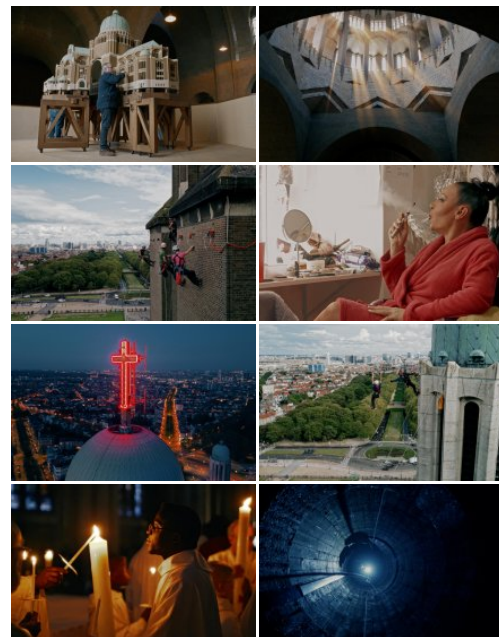

CONTACT & SALES

MORE INFO

<https://www.philippevanderloo.com/work/leopold>
[flandersimage.com](https://www.flandersimage.com)