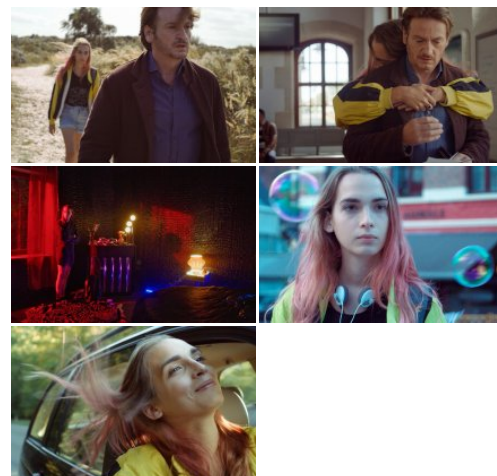

SALES

Les Films du Losange
T +33 1 44 43 87 15
info@filmsdulosange.fr

MORE INFO

flandersimage.com