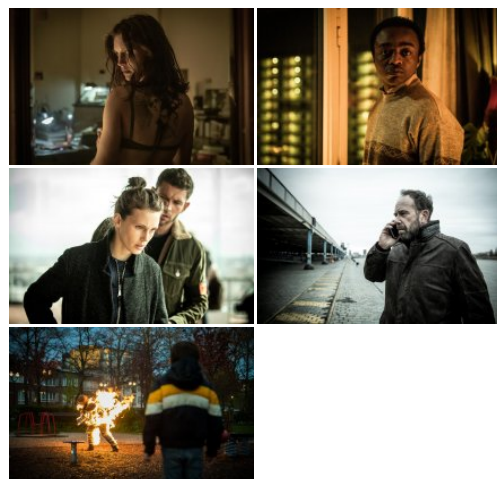

Moloch

Original title: Moloch

In a labyrinthine seaside town, random people spontaneously combust for no reason. Suicide? Murder? Supernatural phenomenon? To investigate this mystery, young journalist Louise, as ambitious as she is unstable, joins forces with Gabriel, a brilliant psychiatrist who carries the grief of his son's death. Soon, six fiery letters start to appear on the city walls: 'Moloch'. Louise and Gabriel must embark on a terrifying journey to the heart of their own personal hell in order to get to the truth.

TECHNICAL SPECS

RUNNING TIME: 6 x 52'
AVAILABLE IN: 2D
ASPECT RATIO: 16:9
SOUND FORMAT: stereo (2.0)
RELEASE FORMAT: 4K
COLOUR: Colour

CONTACT & SALES

CREATION DETAILS

TYPE: Series
PRODUCTION SHARE: Minority Flemish co-production
GENRE: Crime, Psychological thriller
YEAR OF PRODUCTION: 2019
PRODUCTION STATUS: Completed
ORIGINAL TITLE: Moloch
ORIGINAL LANGUAGE: French