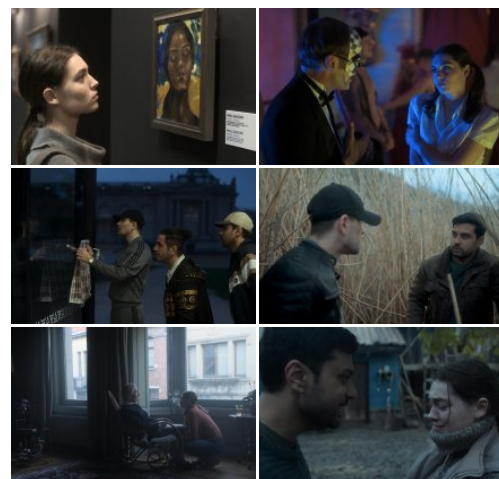

DISTRIBUTION

SBS International

MORE INFO

flandersimage.com

flandersⁱ

Flanders
State of the Art